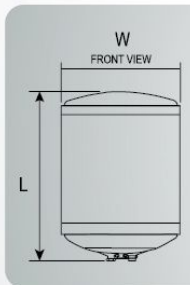

Model	Classico Swift 6V	Classico Swift 6H	Classico Swift 10V	Classico Swift 10H
Type	Storage			
Power Supply	230 Volts AC, 50 Hz. Single Phase			
Wattage (kW)	3kW	3kW	3kW	3kW
Max. Rated Pressure (bar)	8	8	8	8
Installation Type	Vertical	Horizontal	Vertical	Horizontal
Dimensions (in mm) L	394	394	442	442
W	290	290	290	320